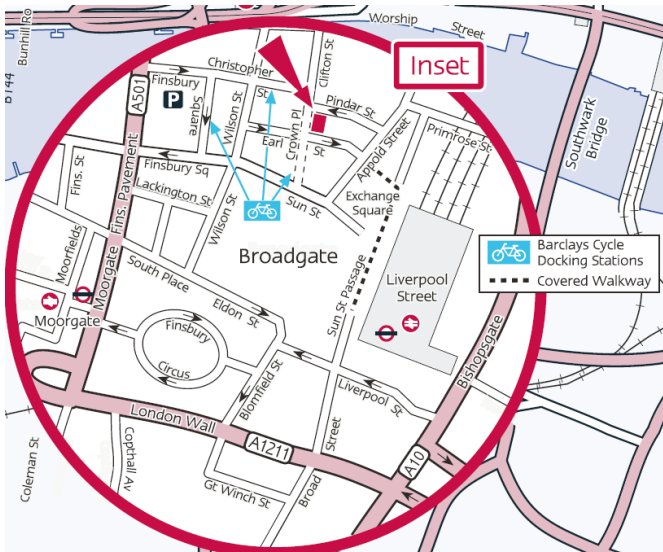

Sam Allen Associates
12th Floor
The Pinsent Masons Building
30 Crown Place
Earl Street
London EC2A 4ES
United Kingdom

Tel: 0207 965 4580
www.samallen.co.uk

Location: The Pinsent Masons Building is located on the right hand side of Crown Place when coming from Moorgate or Liverpool Street.

By rail: Liverpool Street is the nearest mainline station. Alternatively Moorgate tube station is a brief walk.

Taxi drop-off point: Taxis drop-off and pick-up is outside our offices on Earl Street.