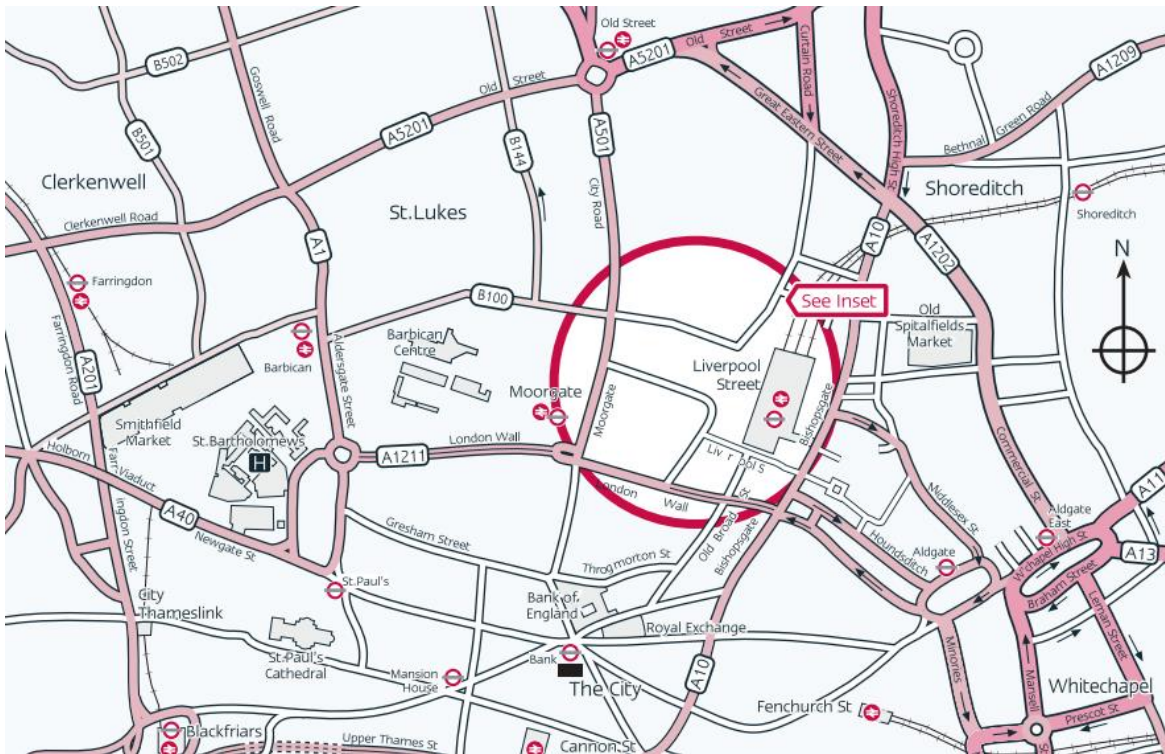

Sam Allen Associates
12th Floor
The Pinsent Masons Building
30 Crown Place
Earl Street
London EC2A 4ES
United Kingdom

Tel: 0207 965 4580
www.samallen.co.uk

Location: The Pinsent Masons Building is located on the right hand side of Crown Place when coming from Moorgate or Liverpool Street.

By rail: Liverpool Street is the nearest mainline station. Alternatively Moorgate tube station is a brief walk.

Taxi drop-off point: Taxis drop-off and pick-up is outside our offices on Earl Street.